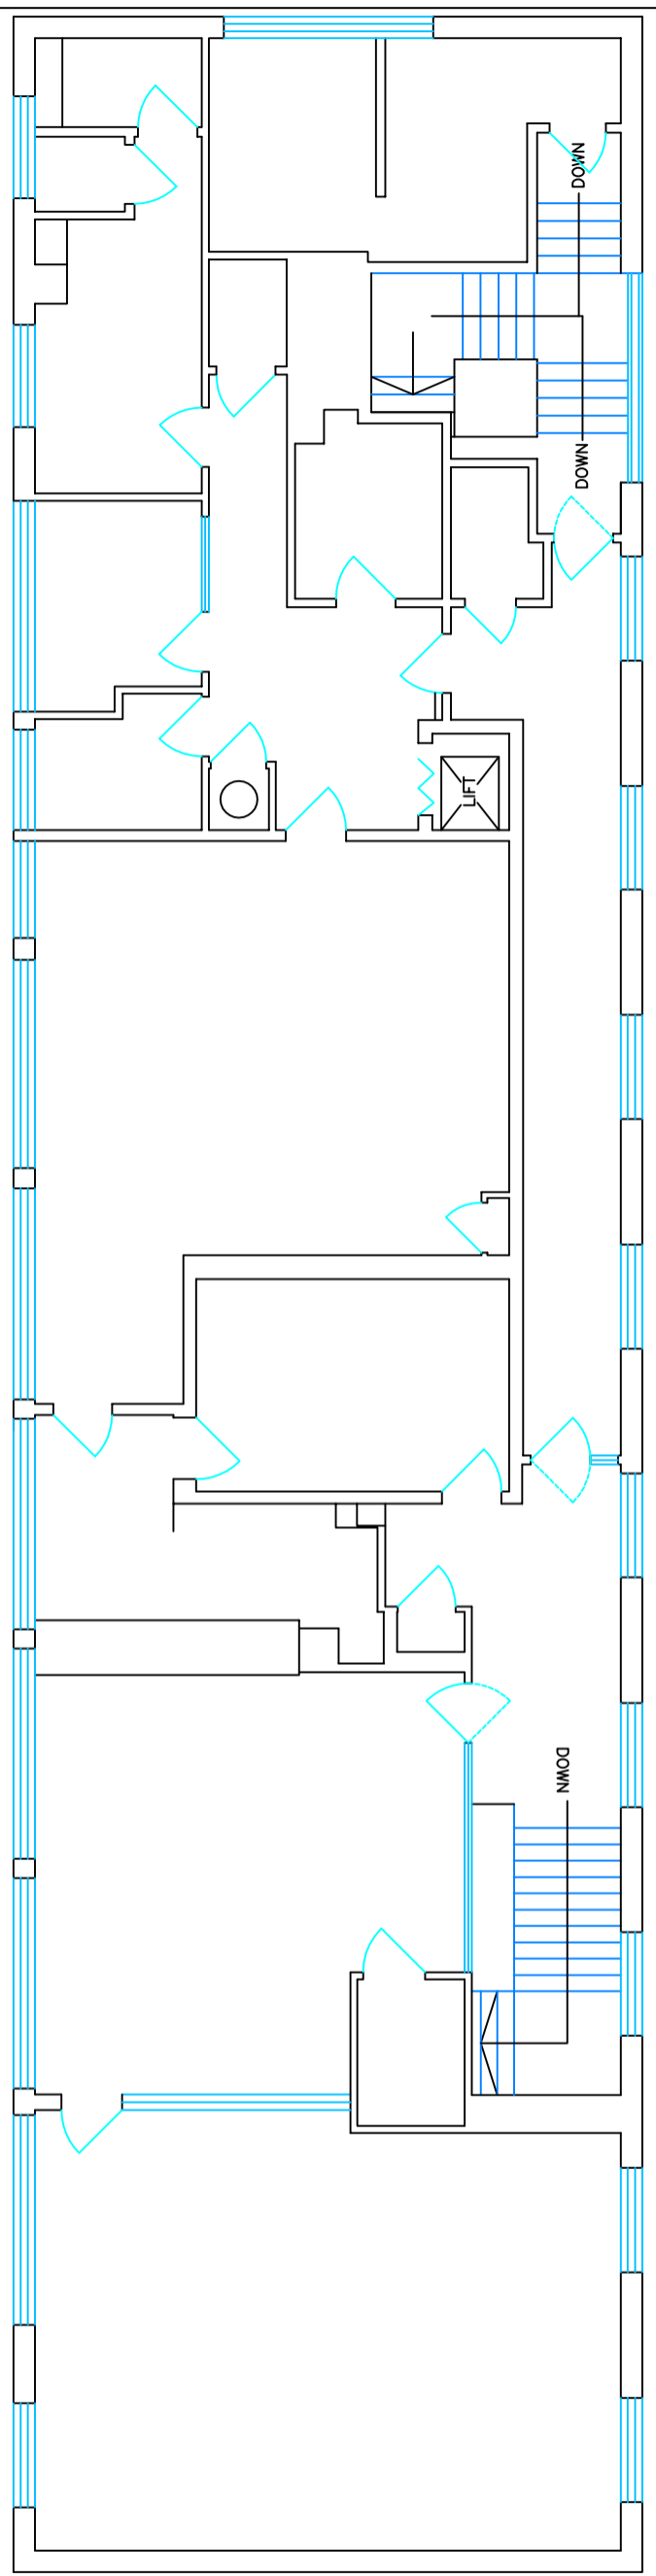

Y:\Drawings\surrey\logo.jpg

NB DRAWING SHOULD BE READ IN CONJUNCTION WITH ALL RELEVANT SECTIONS OF THE ASBESTOS REGISTER

Notes
 This drawing should not be scaled. All dimensions should be checked on site. Any discrepancies to be notified to Oakleaf Information Services

Site:
Epsom Police Station

Drawing:
Second Floor Plan

Date:	13/05/07	Dwg. No:	
Scale:	1/100		MD-01-02
Drawn By:	JC		

Oakleaf Information Services
 2 Brookfield - Wotton Park
 Northampton - NN3 6WL
 Tel: 0870 738 6046 Fax: 0870 738 6048
 email: info@oakleafgroup.biz