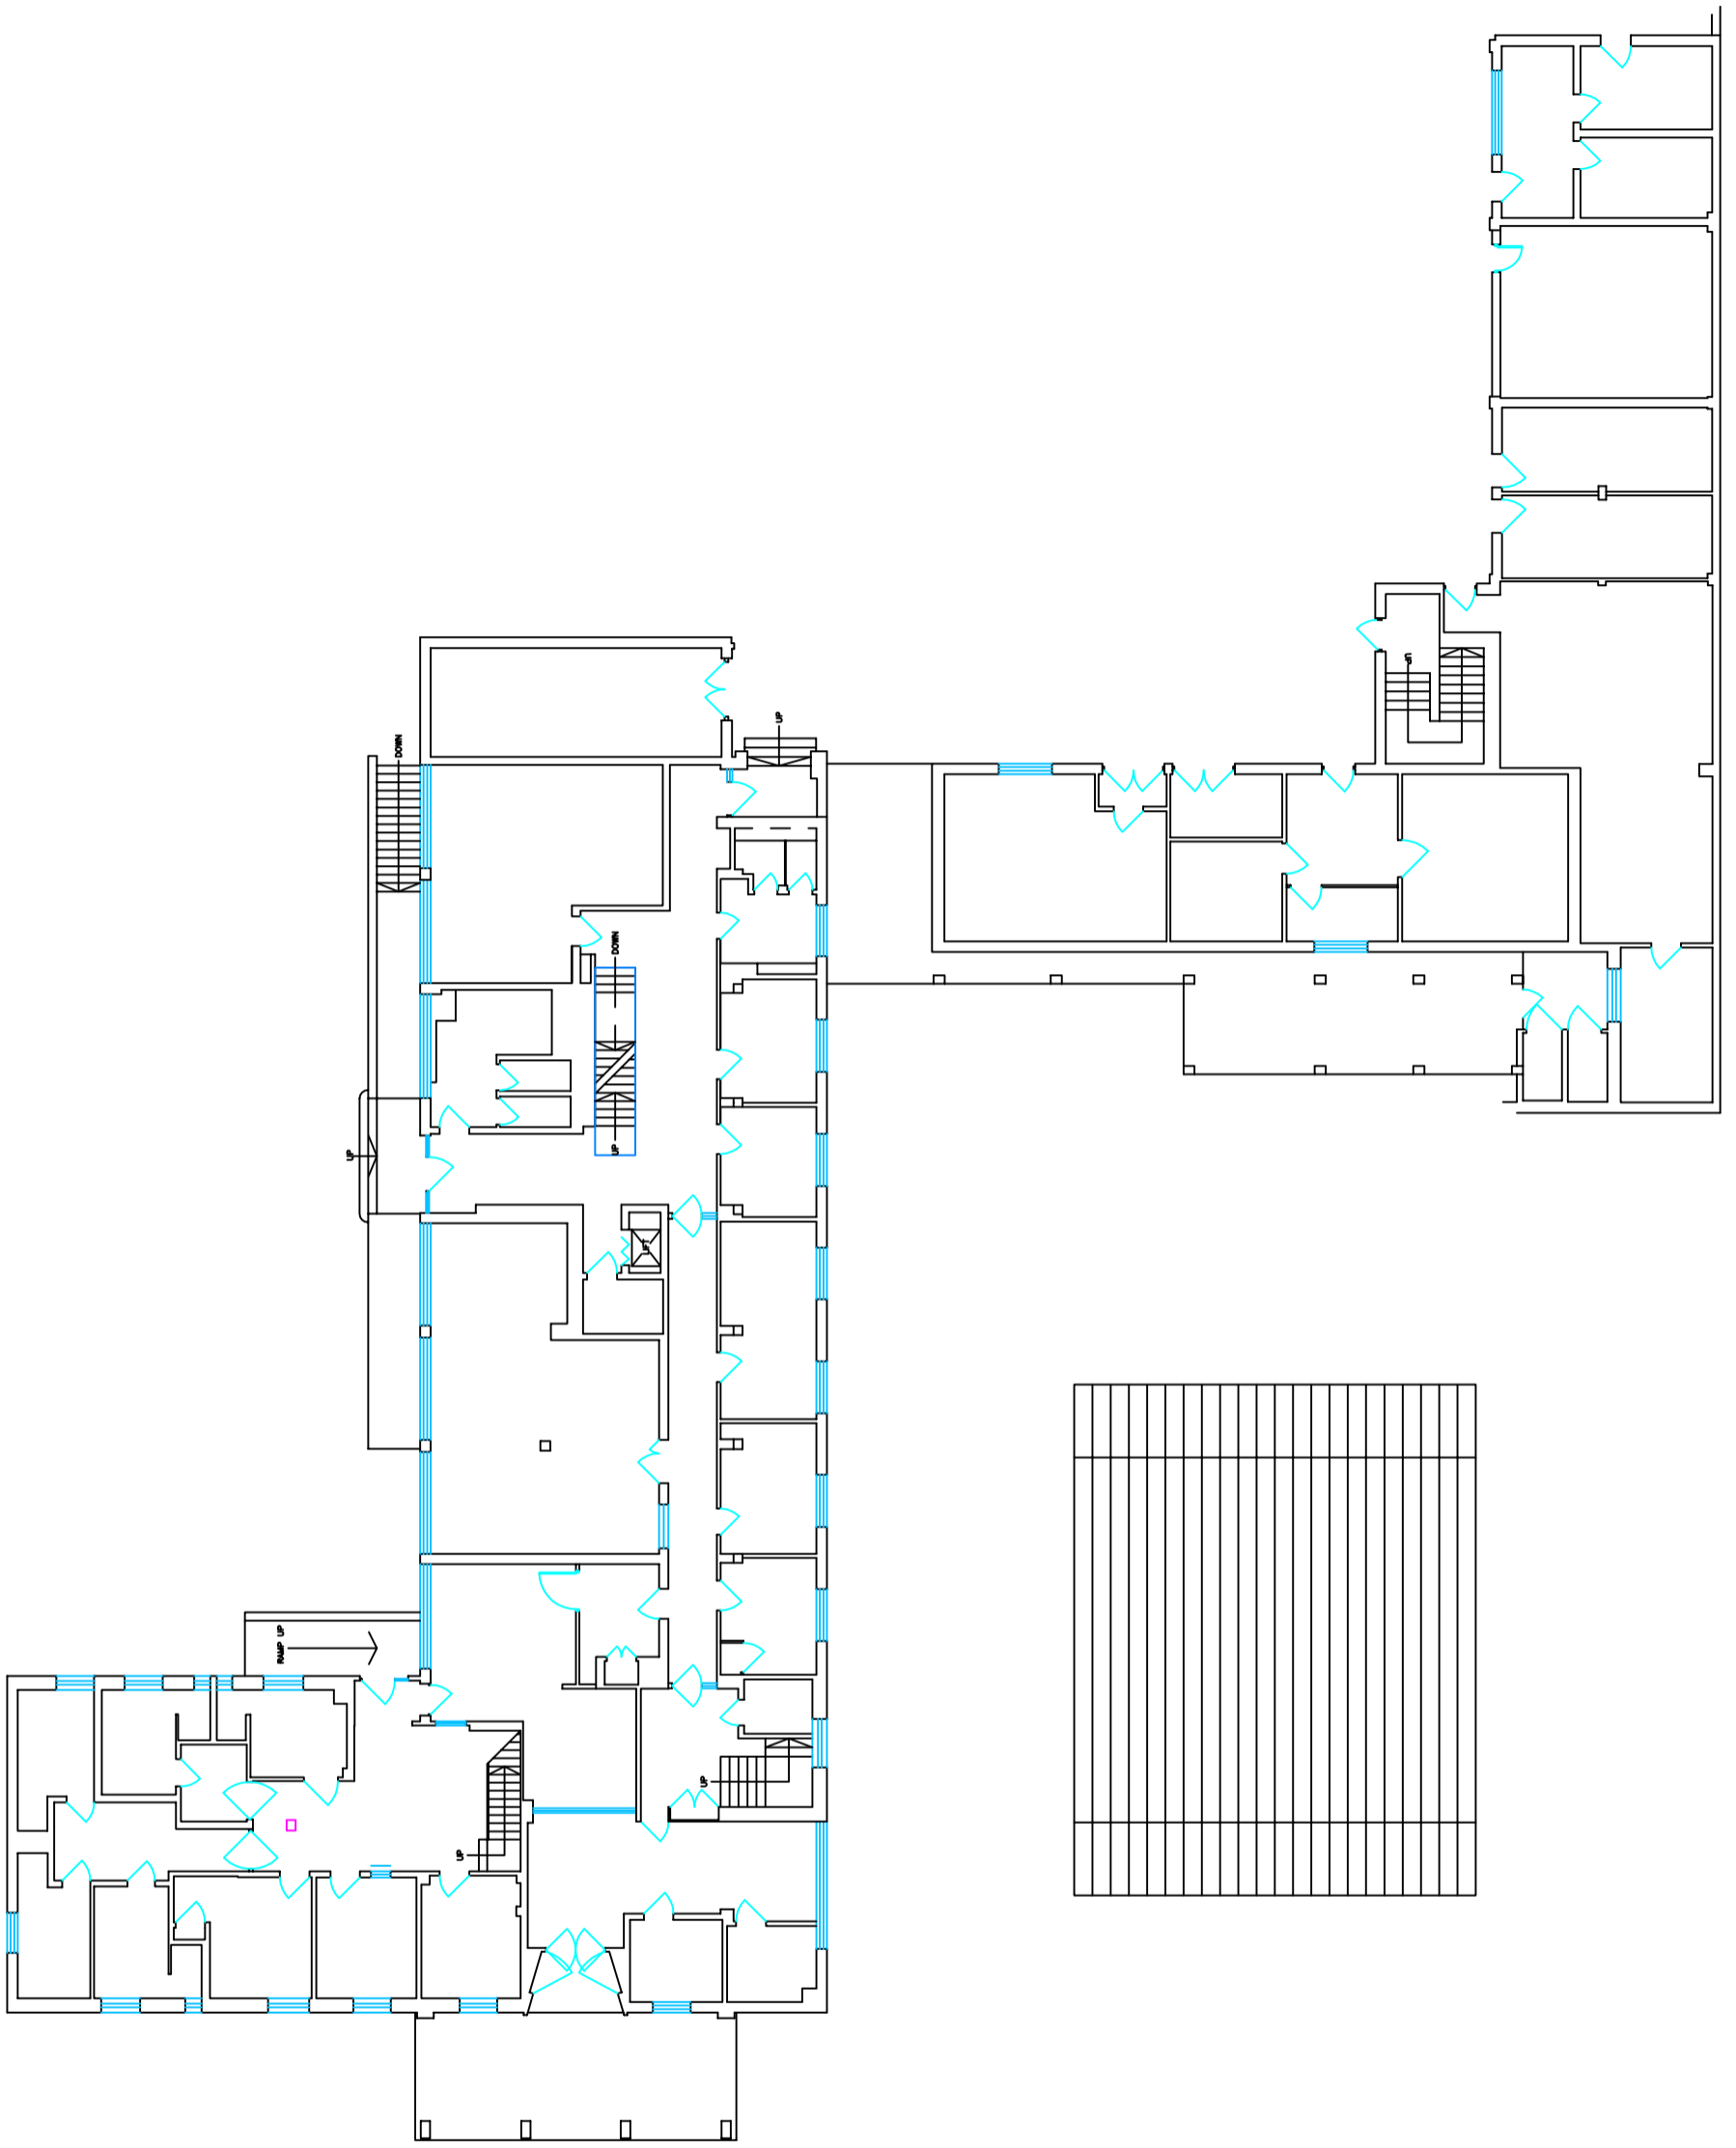

| Rev. | Description | Date |
|------|---------------------|----------|
| A | Network Data Points | 27/10/05 |
| B | Checks & Amendments | 13/05/07 |

Y:\Drawings\surrey/logo.jpg

Notes
 This drawing should not be scaled. All dimensions should be checked on site. Any discrepancies to be notified to Oakleaf Information Services

Site:
Epsom Police

Drawing:
Ground Floor Plan

| | | | |
|-----------|----------|----------|----------|
| Date: | 13/05/07 | Dwg. No: | MD-01-00 |
| Scale: | 1/200 | | |
| Drawn By: | JC | | |

Oakleaf Information Services
 2 Brookfield - Moulton Park
 Northampton - NN3 6WL
 Tel: 0870 738 6046 Fax: 0870 738 6048
 email: info@oakleafgroup.biz